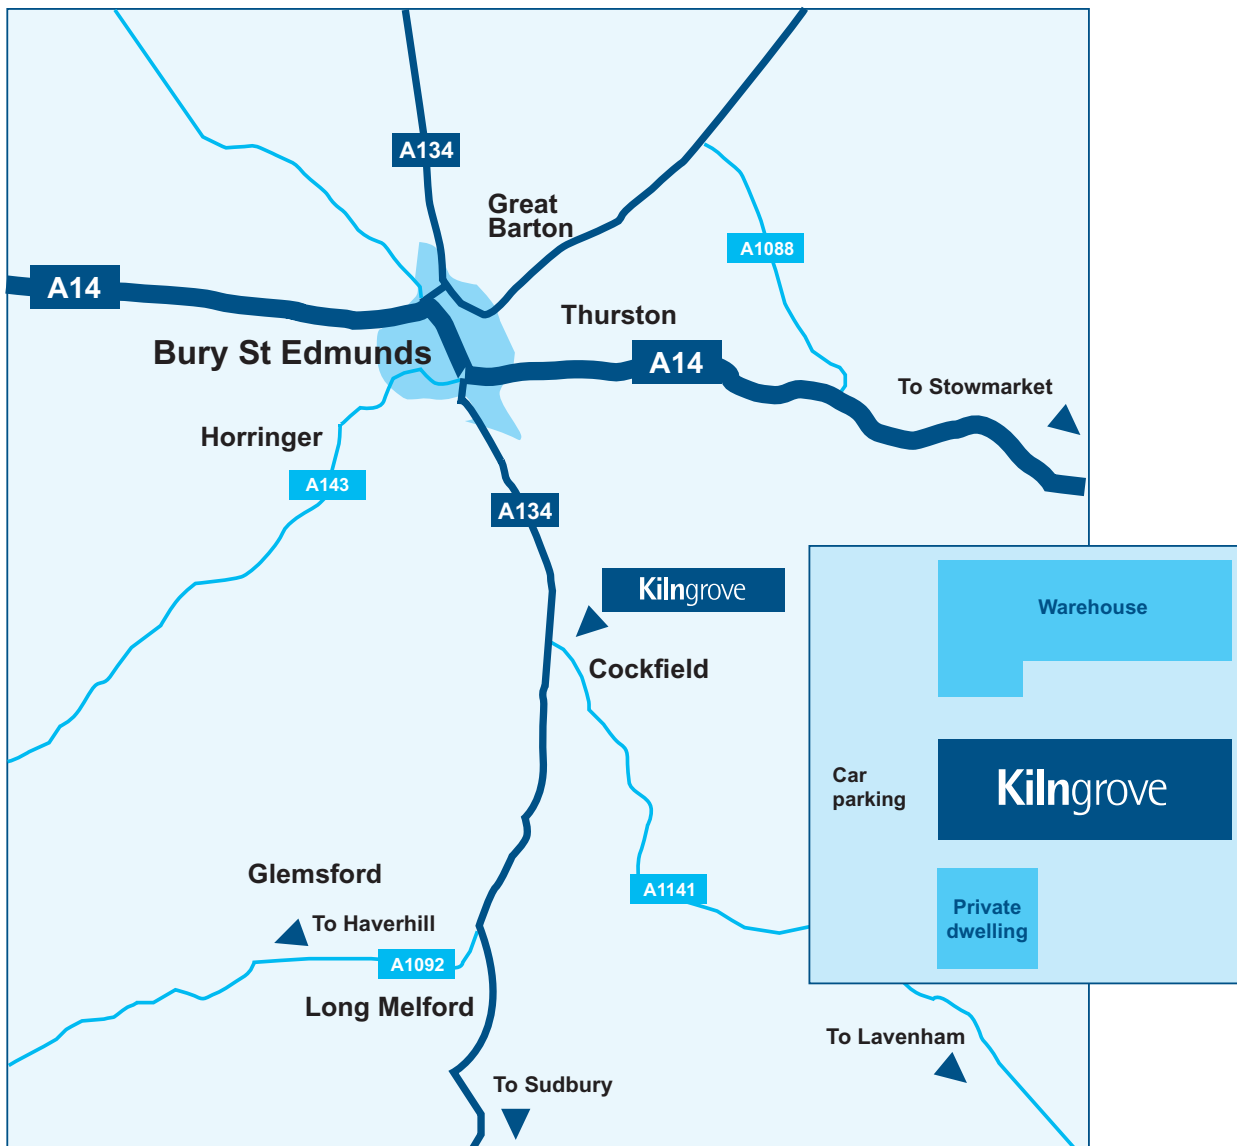

Ivory House
Cockfield
Bury St. Edmunds
Suffolk
IP30 0LN

T. 01284 827474
F. 01284 827475
E. enquiries@kilngrove.co.uk

www.kilngrove.co.uk

Directions

We are on the A134 to the A1141 turnoff.

When approaching from Bury St. Edmunds, you will see our sign on our gravel parking area.

If approaching via the A14, exit on 'Bury St. Edmunds East' and head towards Sudbury.

We are approximately 7 miles or ten minutes from Bury St. Edmunds central.